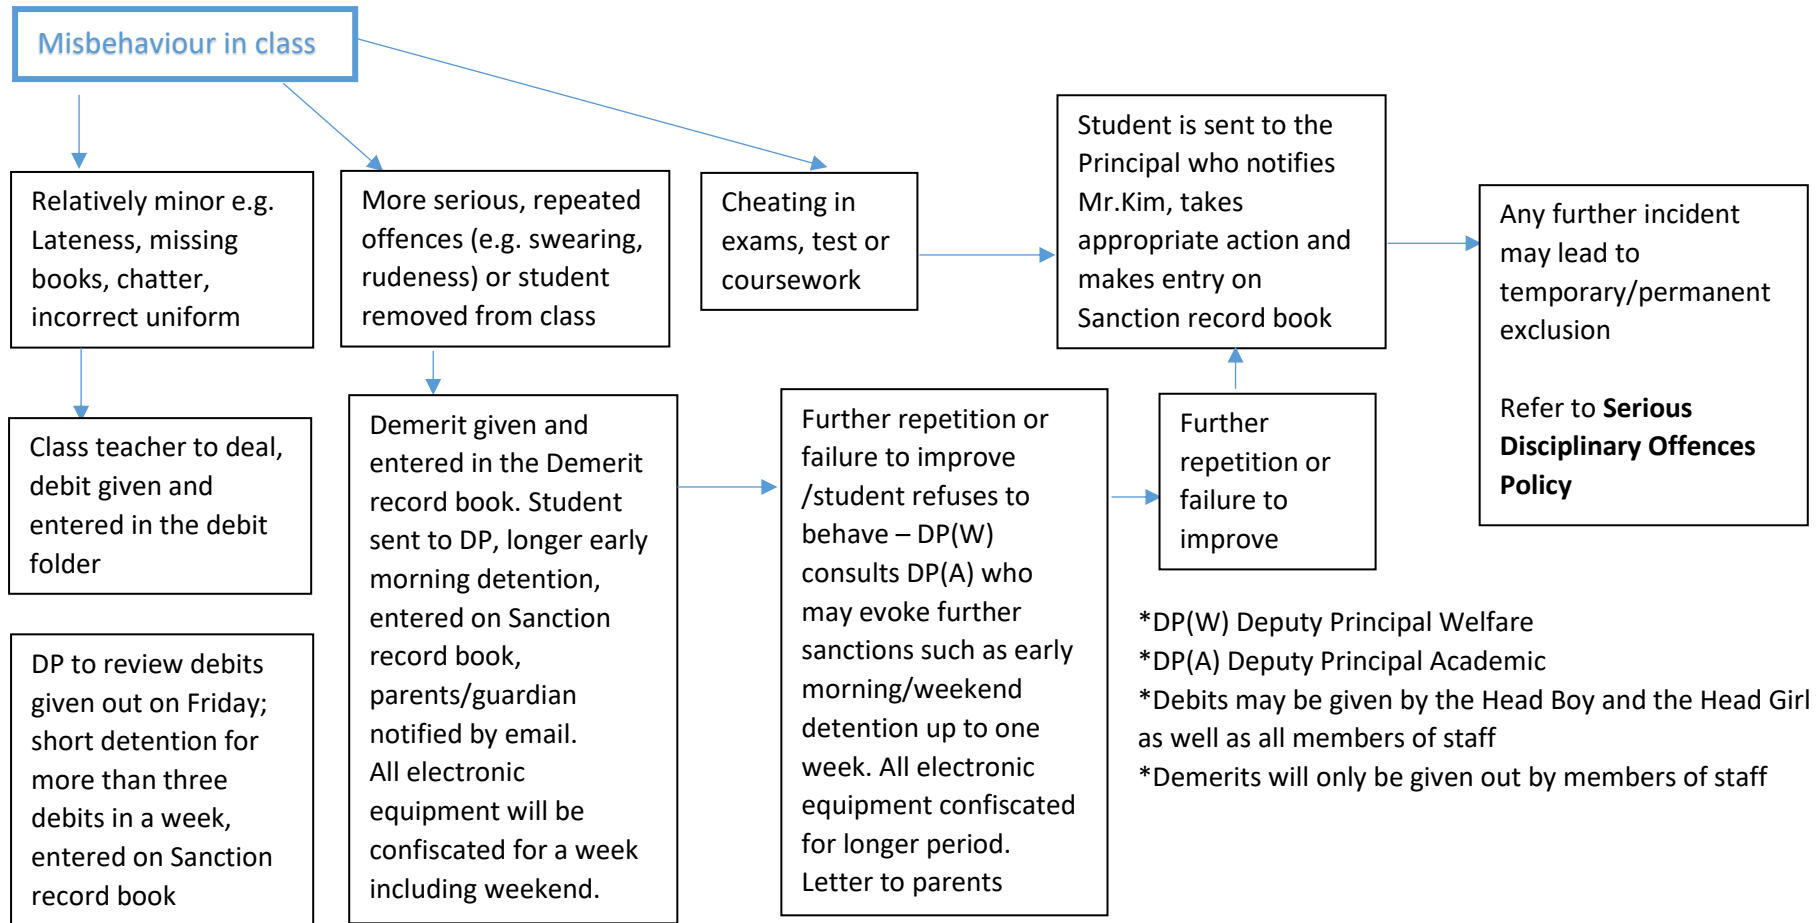

Felixstowe International College  
Behaviour Management Flow chart

Felixstowe International College  
Behaviour Management Flow chart

Felixstowe International College  
Behaviour Management Flow chart

**Misbehaviour in Boarding house:** Follow the same flow chart as misbehaviour in class (House mother replaces teacher)